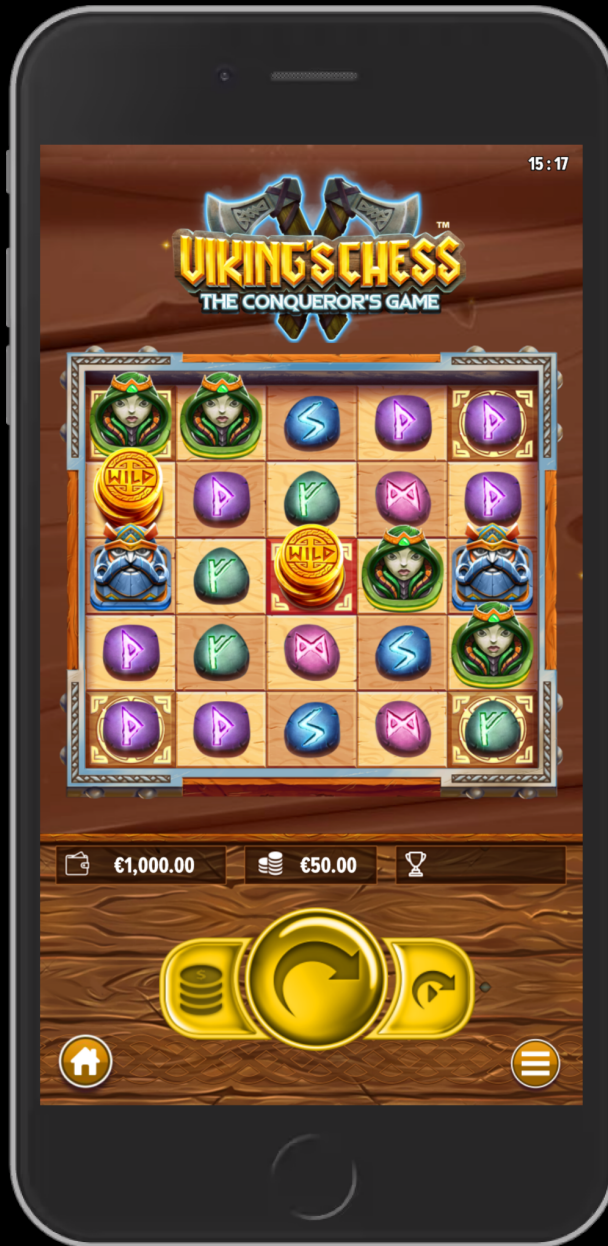

VIKING'S CHESS - THE CONQUEROR'S GAME

This game is based on Hnefatafl, an ancient Nordic table game played on a checkered or latticed board. Any win triggers a Gravalanche feature. Wilds landing on the Home or King Hotspots triggers exciting features like sticky Wilds, spreading Wilds, progressive multipliers and Free Spins. Any combination of 3 or more King or Queen symbols has a win potential of upto **3,443x** in Free Spins with progressive multiplier Wilds in Hotspots.

HOME HOTSPOTS

These Hotspots are located in 4 corners of the grid. If WILD lands on Home Hotspots, X2 multiplier is applicable to all winning combinations

VIKING'S CHESS - THE CONQUEROR'S GAME

containing WILD. Home Hotspots WILDs remain in the same position till the end of the Gravalanche.

KING'S HOTSPOTS

This Hotspot is located in the centre of the grid. If WILD lands on King's Hotspot, it transforms adjacent symbols into WILDS. King's Hotspot WILD remains in the same position till the end of the Gravalanche.

MOBILE - LANDSCAPE

VIKING'S CHESS - THE CONQUEROR'S GAME

MOBILE - PORTRAIT

FREE SPINS

- 3, 4 or 5 WILD Symbols landing in any Hotspots during Base Game trigger 10, 15 or 20 Free Spins respectively.
- 3, 4 or 5 WILD Symbols landing in any Hotspots during Free Spins trigger 3, 4 or 5 additional Free Spins respectively.
- If a WILD lands on any Home Hotspot, the multiplier increases by 1 and does not reset for the whole duration of Free Spins.
- The King's Hotspot behaves the same as in the base game.