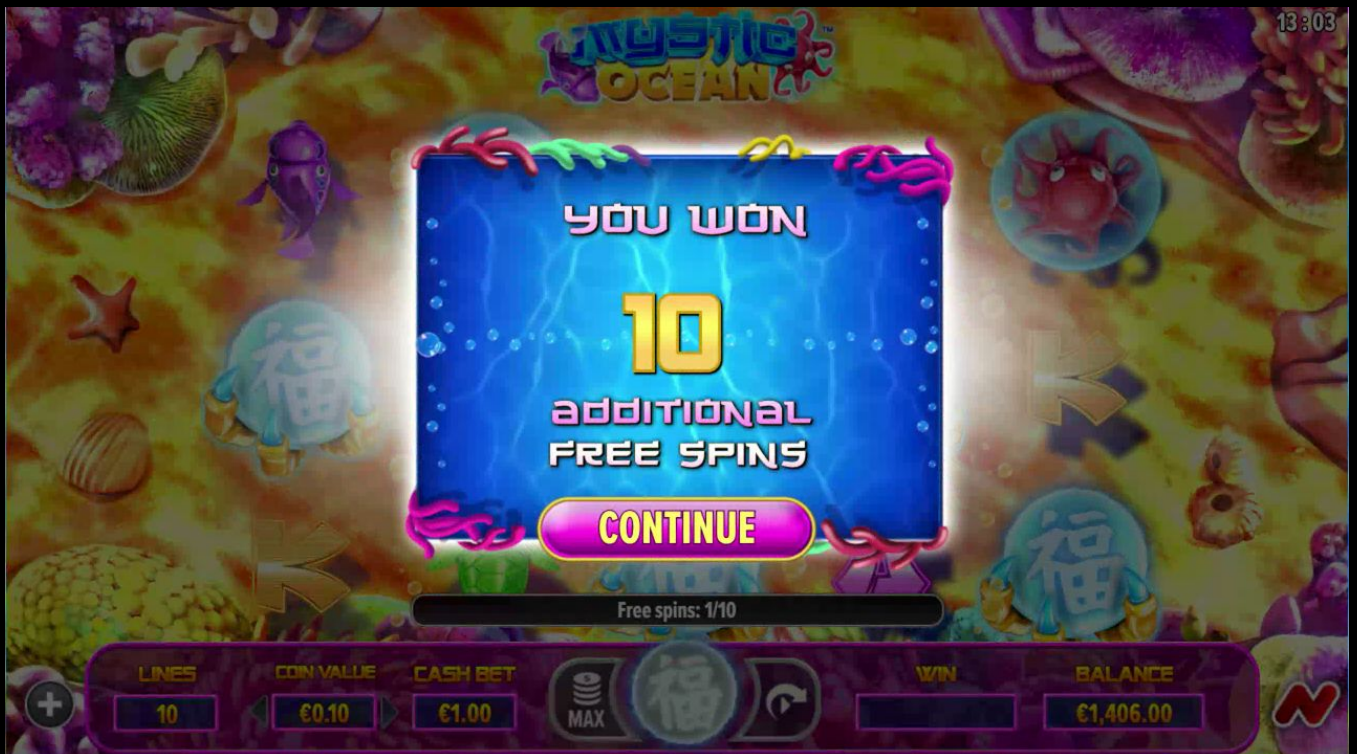

Additional 10 Free Spins - In Free Spins

Copyright © 2020 NG Entertainment Ltd. This document and its contents are protected under International copyright law. Any unauthorised publication, copying, lending or reproduction is strictly prohibited.